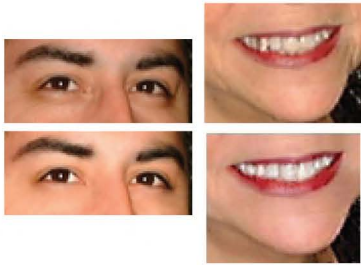

Medium Restoration **\$70.00**

Here is a sample of enhancements that are made to improve the facial qualities. For example lines around and under the eyes or the lines around the mouth that show aging. Creating a brighter smile with whiter teeth can be a plus. By eliminating these facial lines and using enhancements, you can look 10 to 15 years younger. Back ground and color corrections are also important to deal with when restoring photo's to a "like new" appearance.

Heavy Restoration **\$95.00**

Heavy restoration is one of the most difficult tasks to accomplish when restoring your photo. Photo's that have been neglected and stored improperly can be referred to as a real "Challenge". With digital technology they can be brought back to life much like you see in the example below. The Cover shows this same photo only "Colorized".

Special Corrections **\$135.00**

Special corrections are usually the most dramatic because of the changes you see when the photo is completed. One of the most significant changes would be "Colorization" of black and white photo's. Also, when you add or remove people or objects in the photo. Imagine having a background placed behind the people in your photo, that will allow them to appear in a totally different setting than their original photo.

Special Corrections

- Colorize black & white photo
- Special lighting or text effects
- Change background or colors
- Adding or removing objects
- Adding or removing people